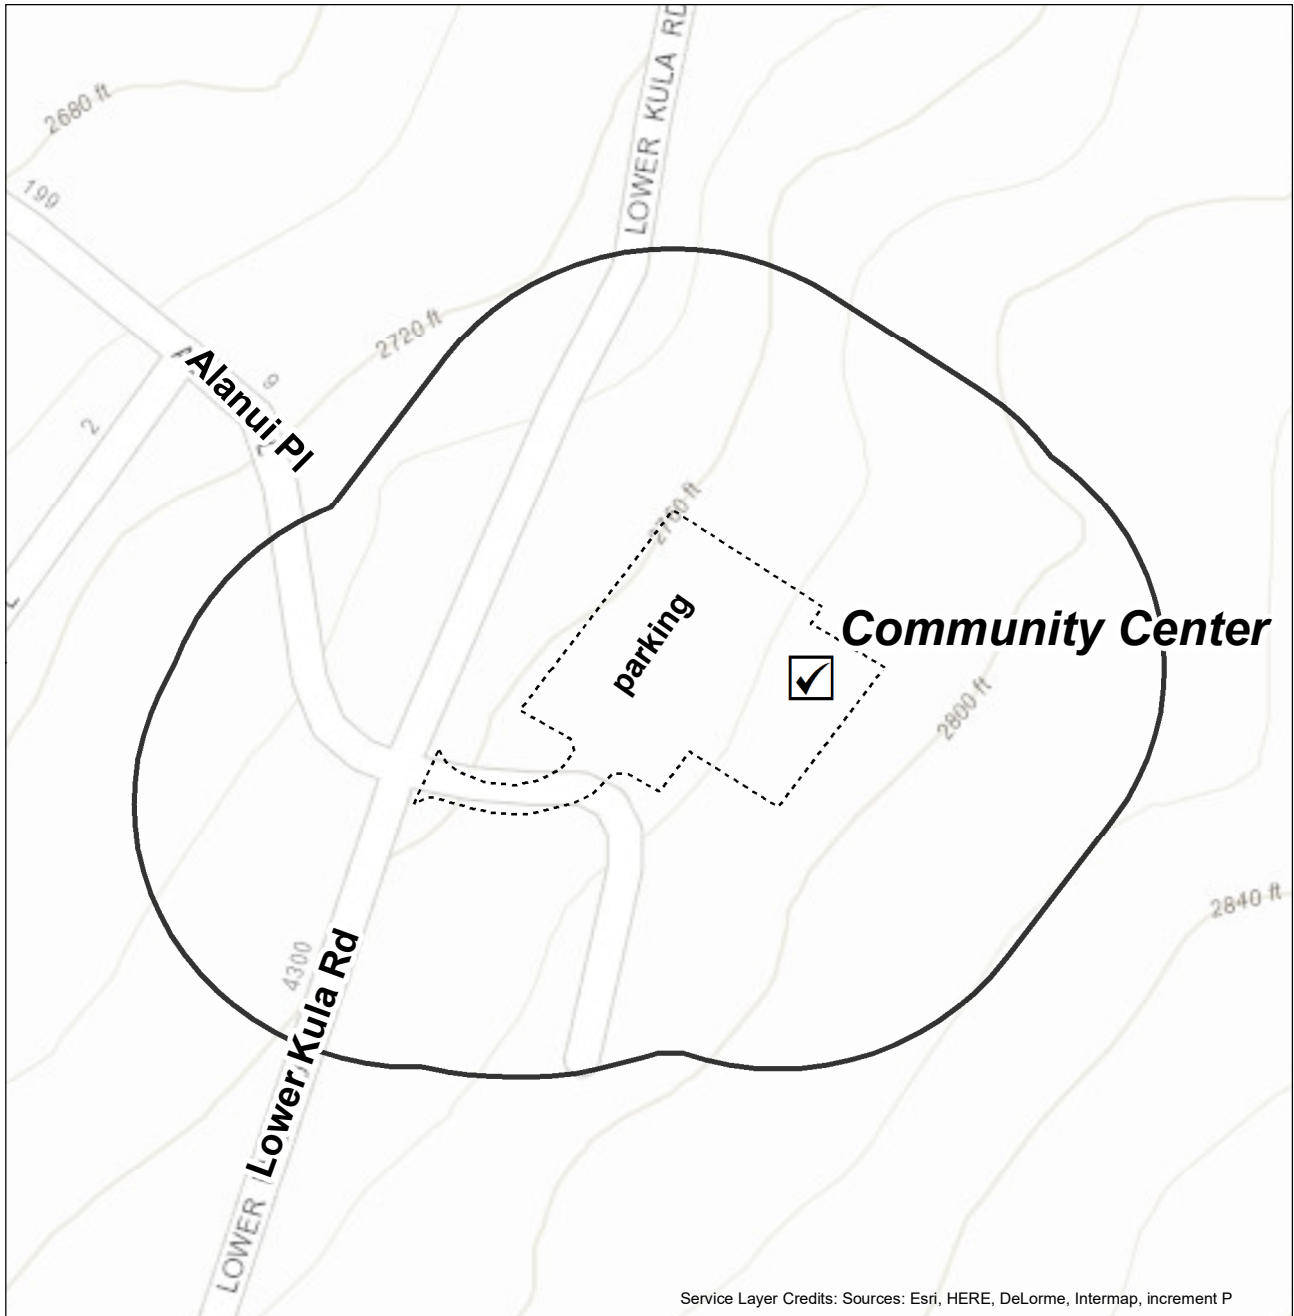

Restricted Electioneering Area

12-03 Pukalani Elementary School, Cafeteria
2945 Iolani St
Pukalani, 96768

0 100 200 Feet

data current as of 1 May 2018

12-04 Mayor Hannibal Tavares Community Center, Hall

Restricted Electioneering Area

12-04 Mayor Hannibal Tavares Community Center, Hall
91 Pukalani St
Makawao, 96768

0 100 200 Feet

data current as of 1 May 2018

12-05 Kula Community Center

Restricted Electioneering Area

12-05 Kula Community Center
4355 Lower Kula Rd
Kula, 96790