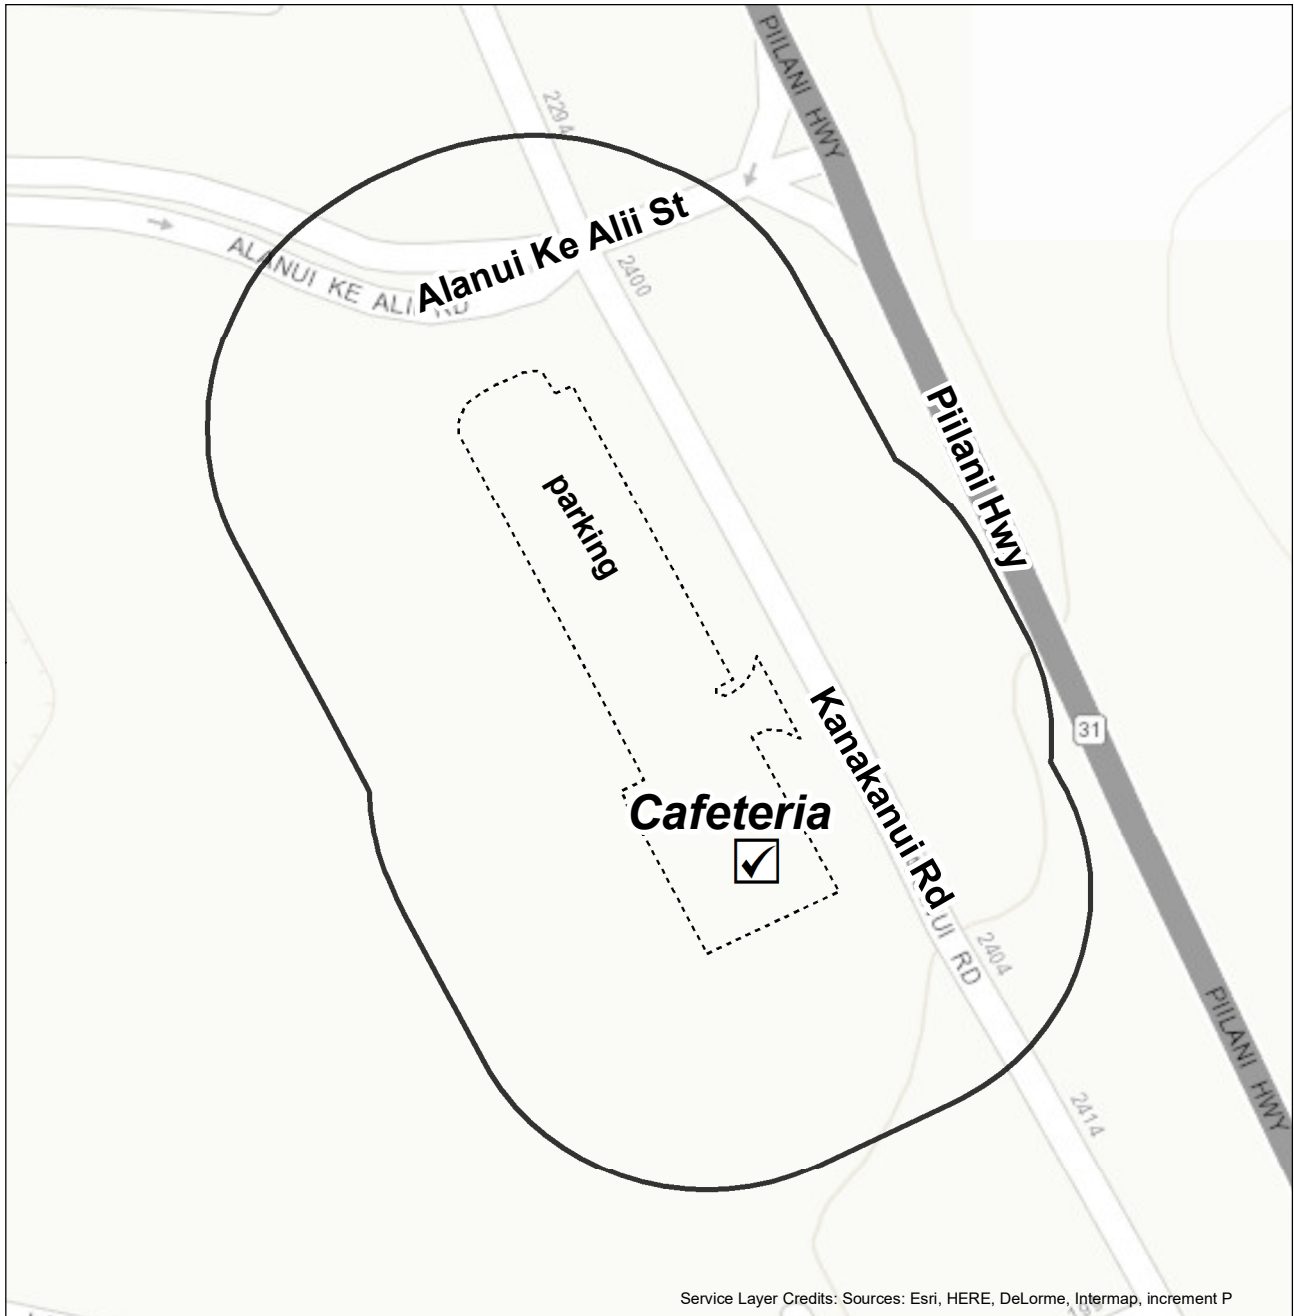

11-02 Kamalii Elementary School, Cafeteria

Restricted Electioneering Area

11-02 Kamalii Elementary School, Cafeteria
180 Alanui Ke Alii St
Kihei, 96753

0 100 200 Feet

data current as of 1 May 2018