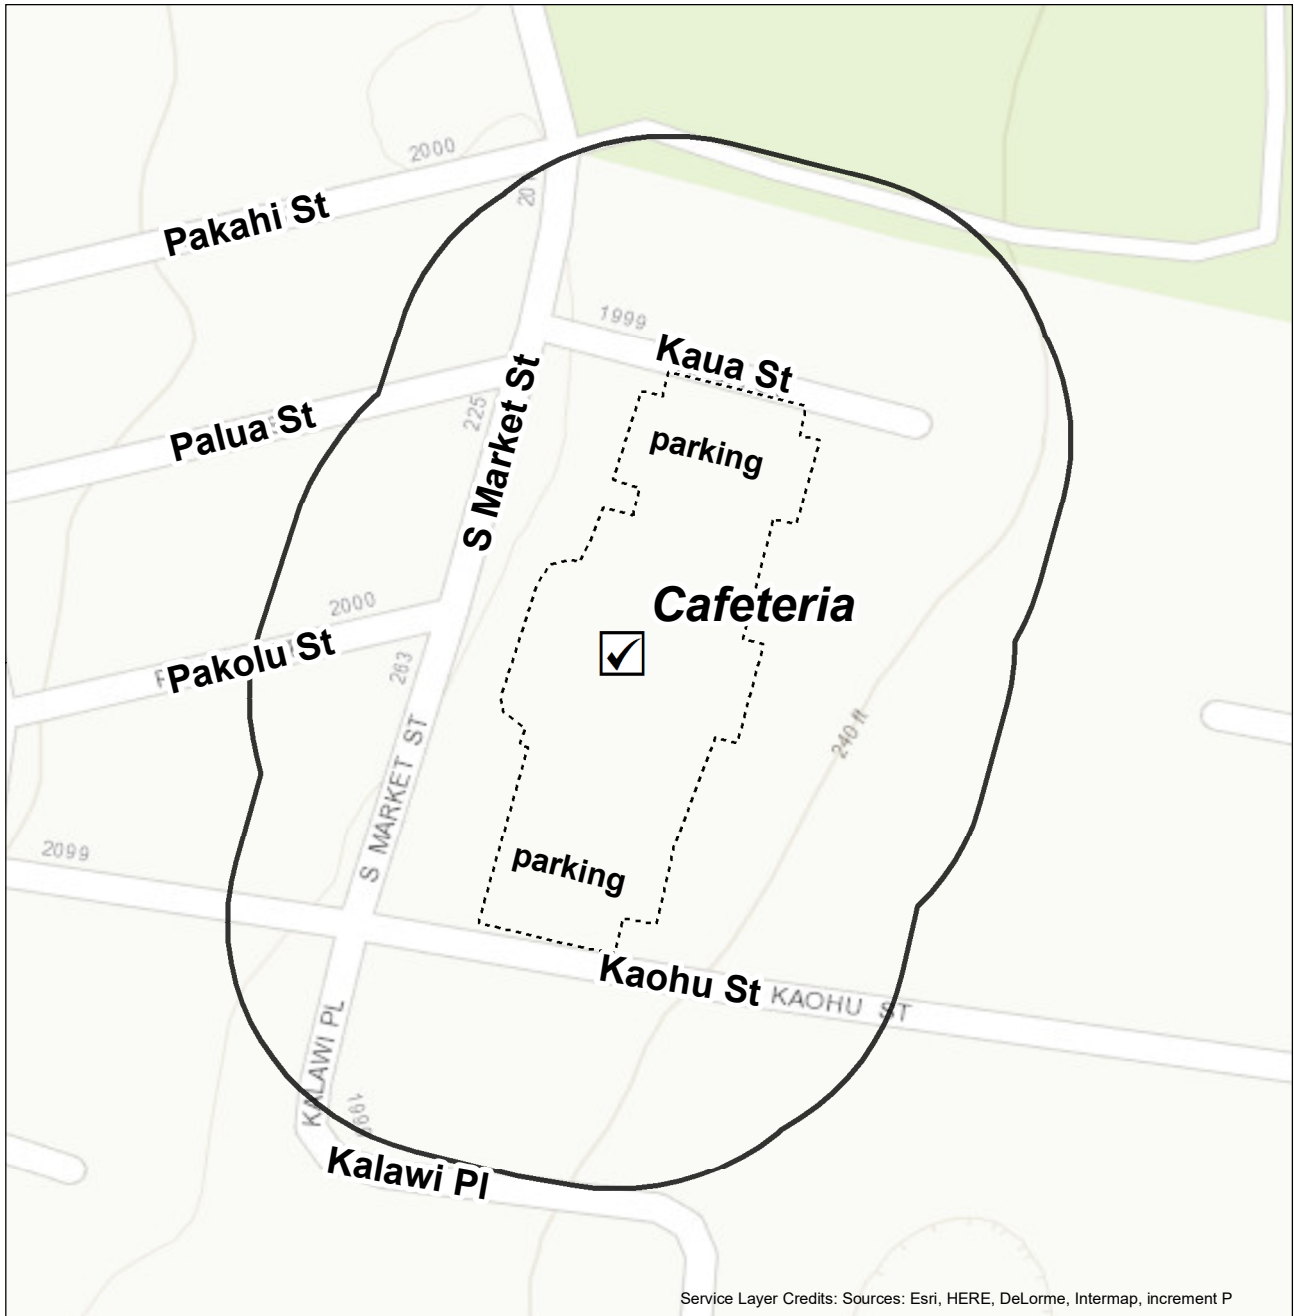

657 Kaumualii St.

Wailuku, 96793

0 100 200 Feet

data current as of 1 May 2018

08-05 Iao Intermediate School, Cafeteria

Restricted Electioneering Area

08-05 Iao Intermediate School, Cafeteria
260 S Market St
Wailuku, 96793