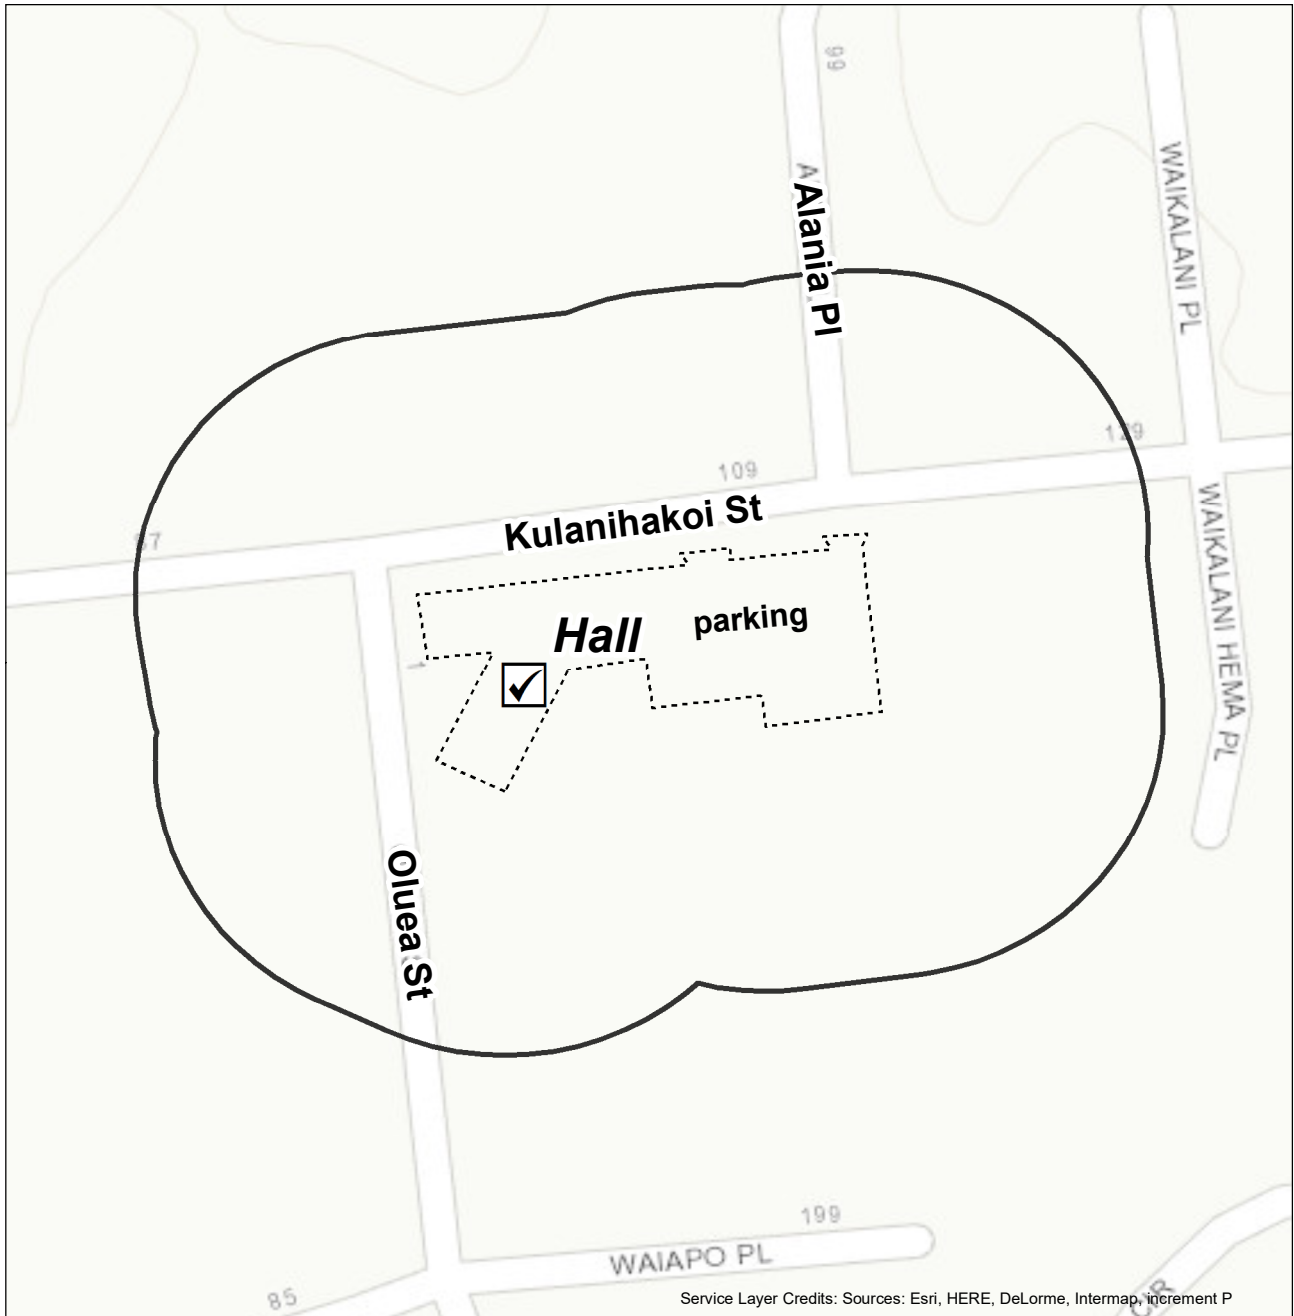

10-05 Lahaina Civic Center, Meeting Room

Restricted Electioneering Area

10-05 Lahaina Civic Center, Meeting Room
1840 Honoapiilani Hwy
Lahaina, 96761

0 100 200 Feet

data current as of 1 May 2018

11-01 Trinity Episcopal Church by the Sea, Hall