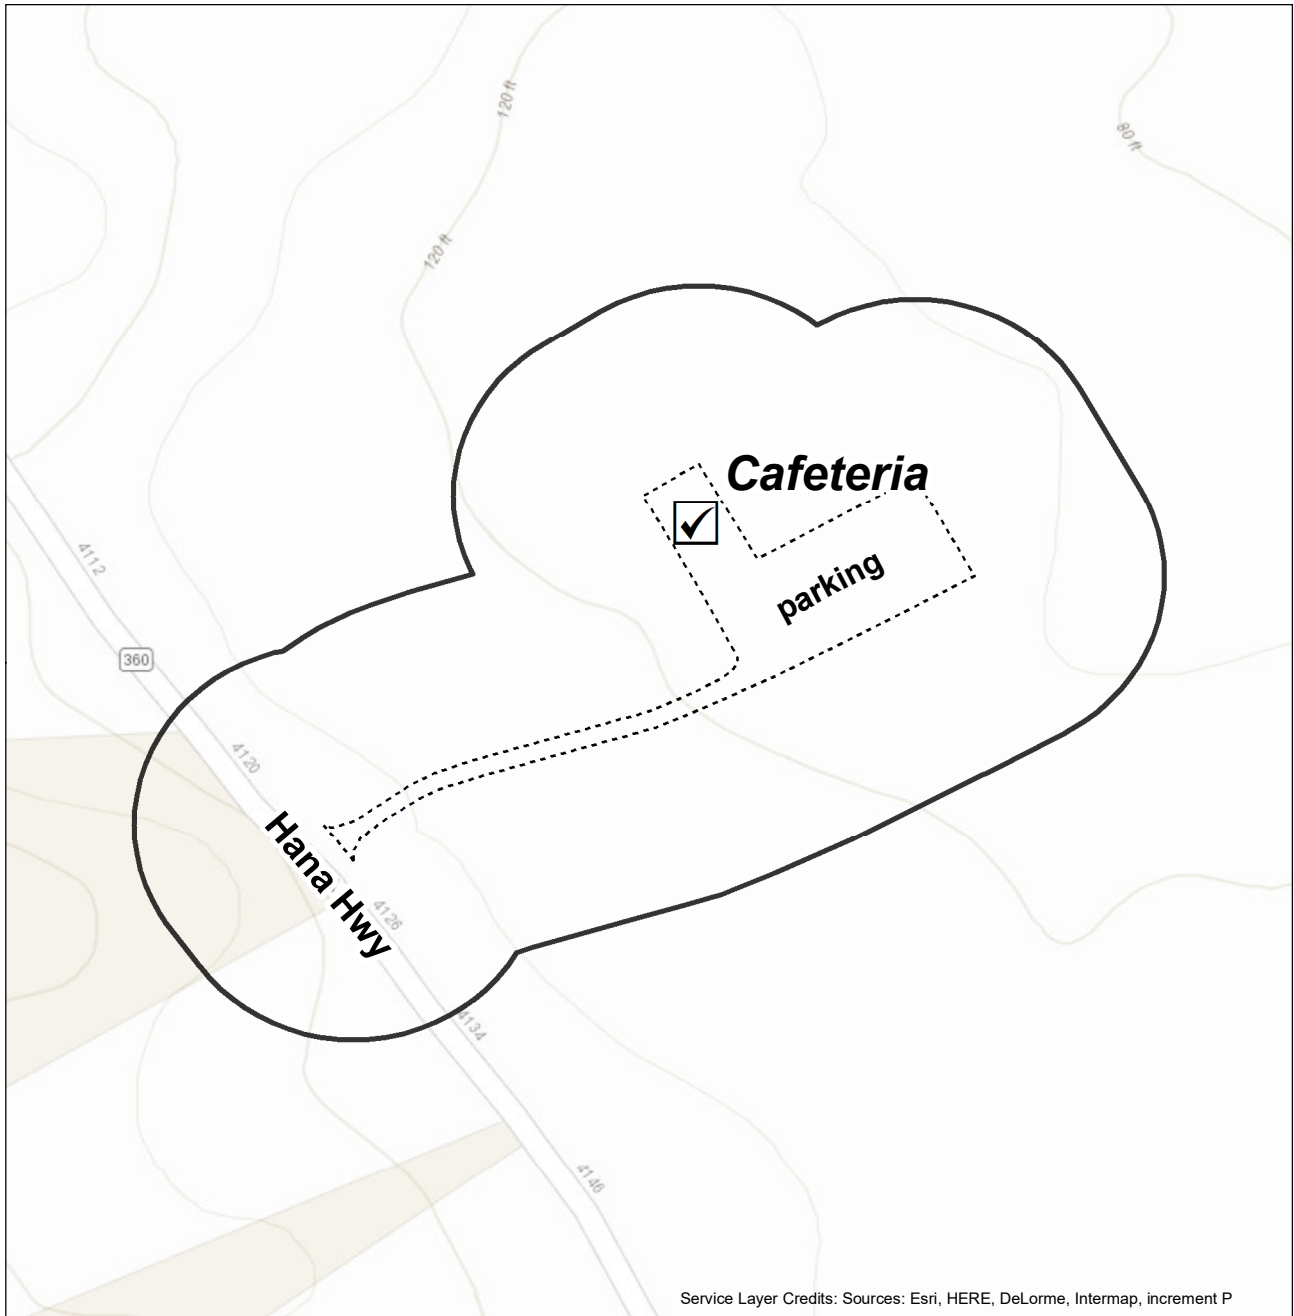

Restricted Electioneering Area

13-02 Haiku Community Center
2830 Hana Hwy
Haiku, 96708

0 100 200 Feet

data current as of 1 May 2018

13-03 Hana High and Elementary School, Cafeteria

Restricted Electioneering Area