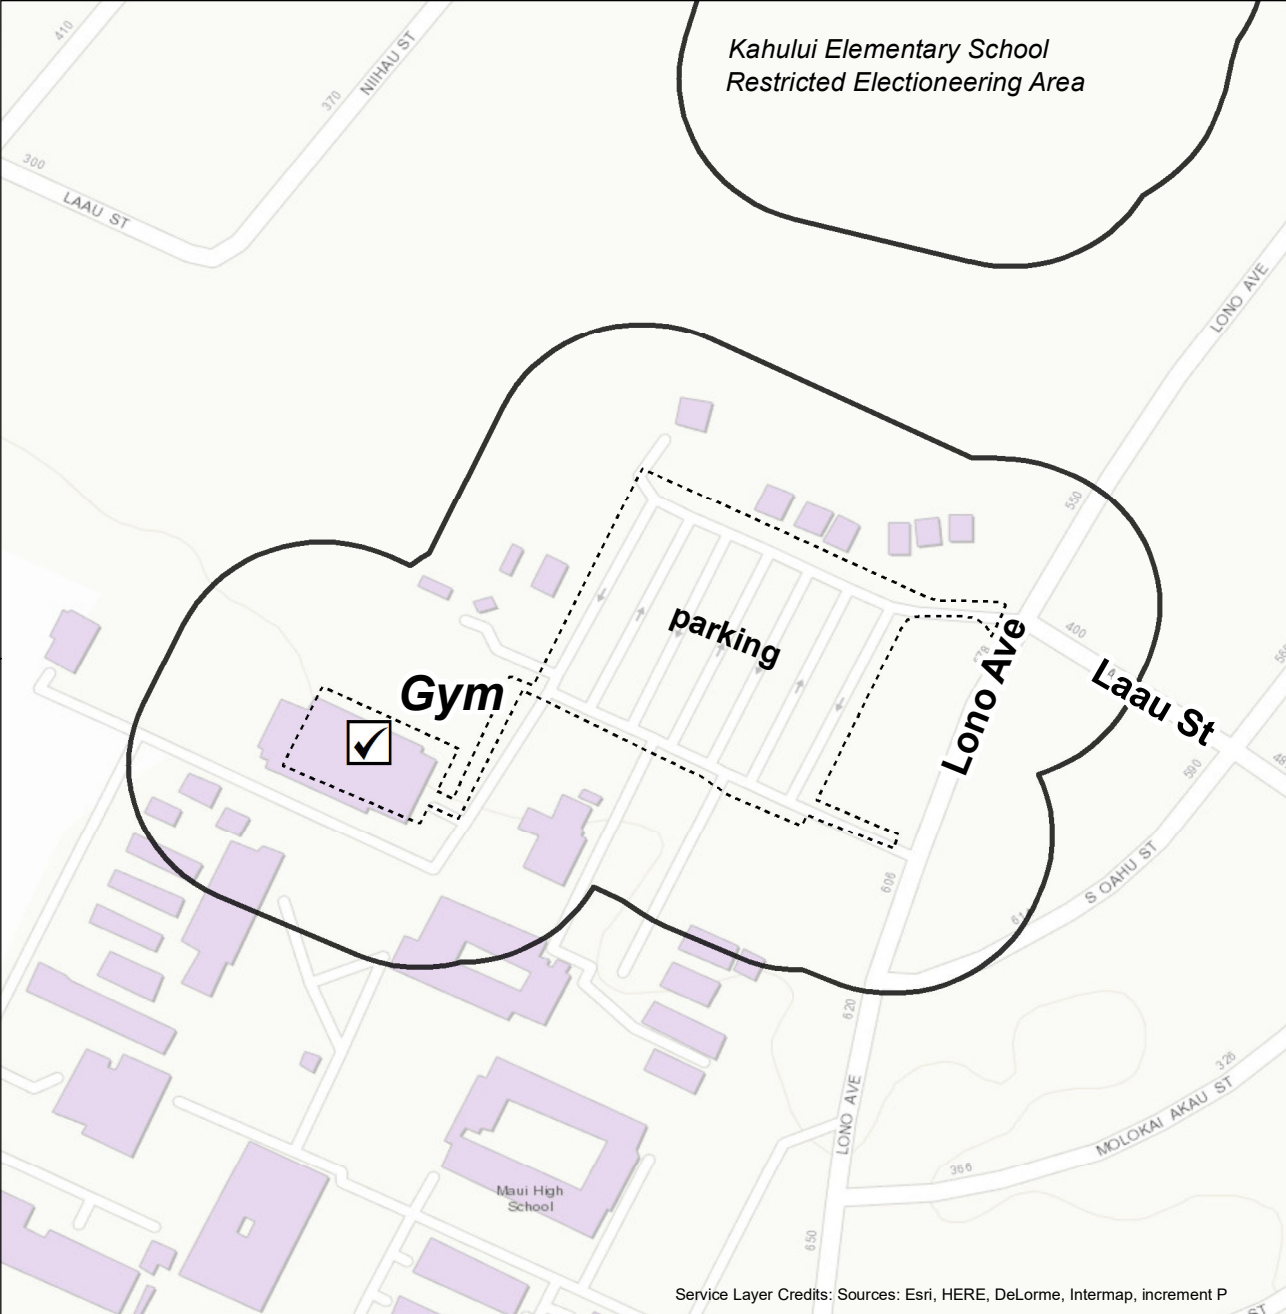

Restricted Electioneering Area

09-03 Lihikai Elementary School, Cafeteria
335 S Papa Ave
Kahului, 96732

0 100 200 Feet

data current as of 1 May 2018

09-04 Maui High School, Gym

Restricted Electioneering Area