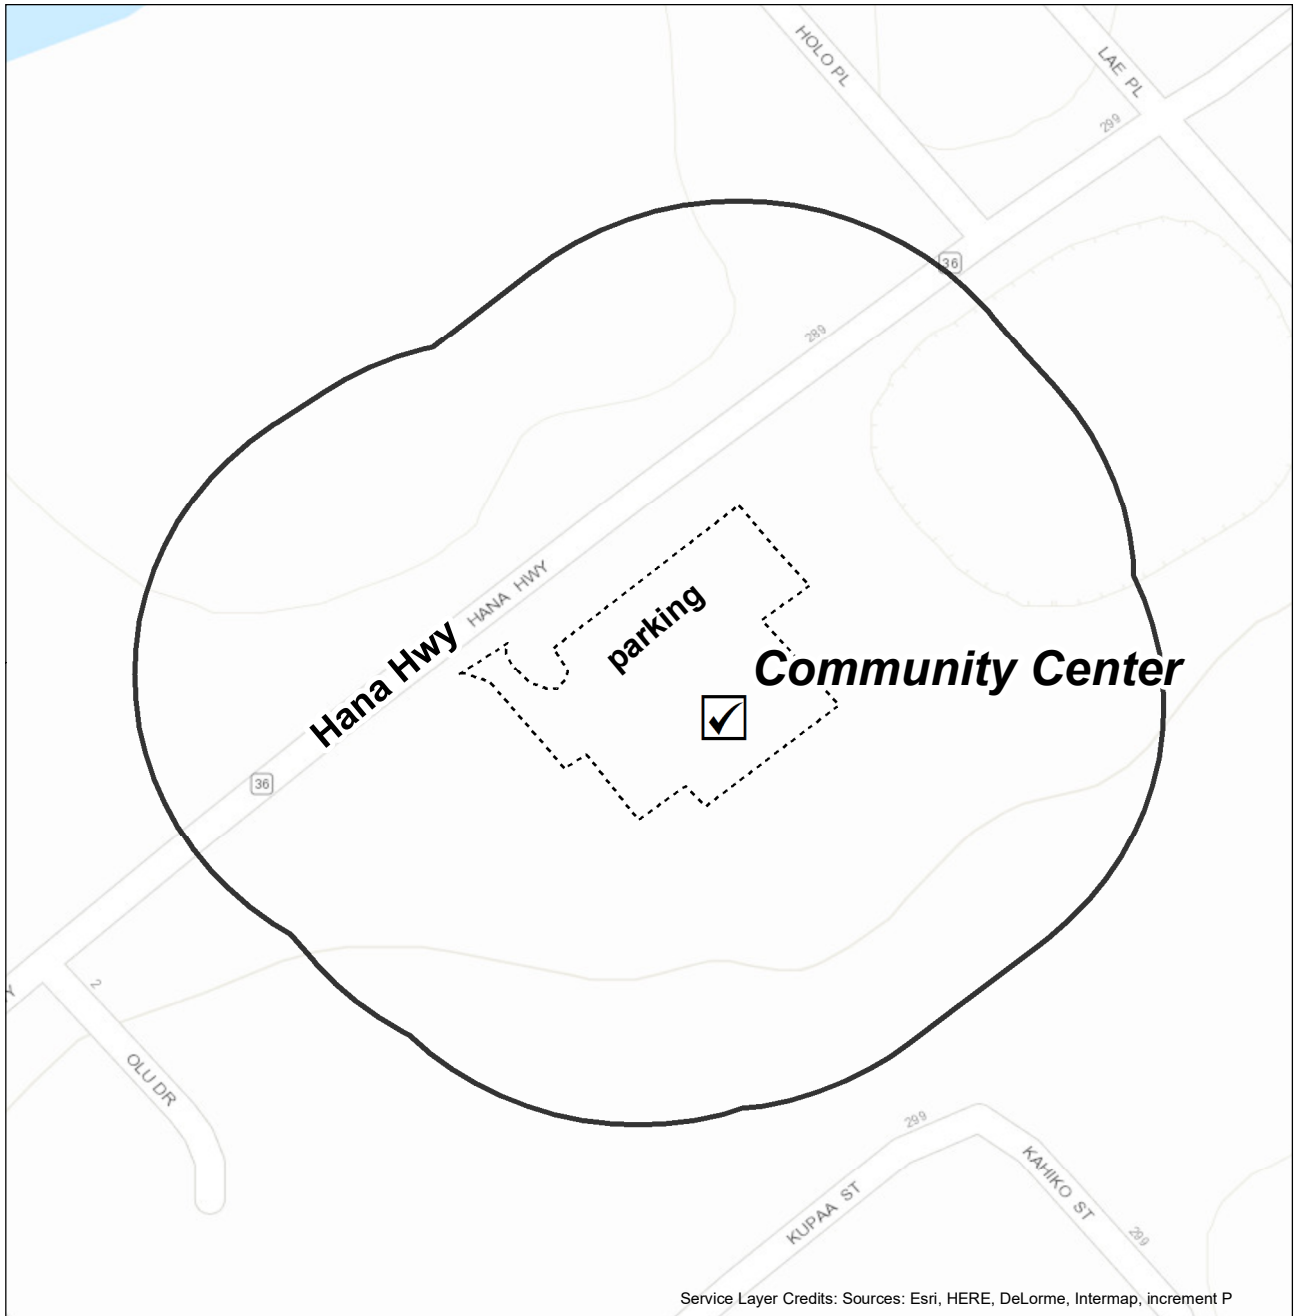

12-04 Mayor Hannibal Tavares Community Center, Hall
91 Pukalani St
Makawao, 96768

0 100 200 Feet

data current as of 1 May 2018

12-05 Kula Community Center

Restricted Electioneering Area

12-05 Kula Community Center
4355 Lower Kula Rd
Kula, 96790

0 100 200 Feet

data current as of 1 May 2018

12-06 Kaunoa Senior Citizen Center, Meeting Room

Restricted Electioneering Area

12-06 Kaunoa Senior Citizen Center, Meeting Room
401 Alakapa Pl
Paia, 96779

0 100 200 Feet

data current as of 1 May 2018

13-01 Paia Community Center

Restricted Electioneering Area

13-01 Paia Community Center
252 Hana Hwy
Paia, 96779

0 100 200 Feet

data current as of 1 May 2018

13-02 Haiku Community Center