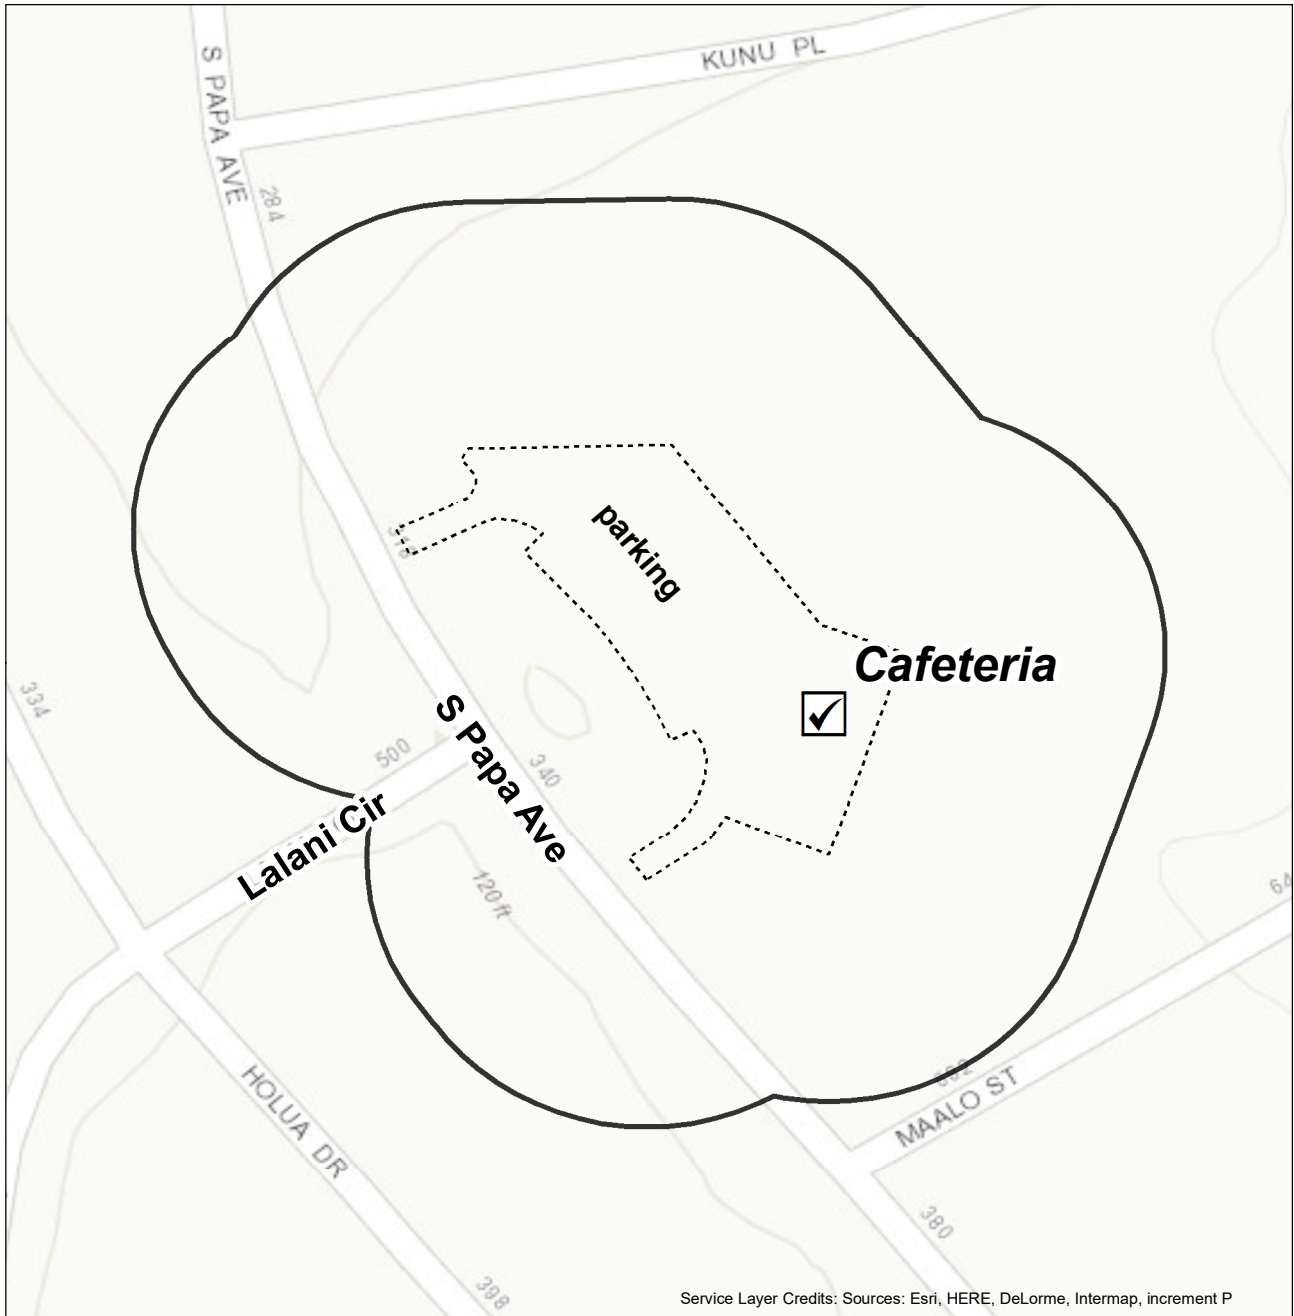

09-02 Maui Waena Intermediate School, Cafeteria

Restricted Electioneering Area

09-02 Maui Waena Intermediate School, Cafeteria
795 Onehee Ave
Kahului, 96732

0 100 200 Feet

data current as of 1 May 2018

09-03 Lihikai Elementary School, Cafeteria