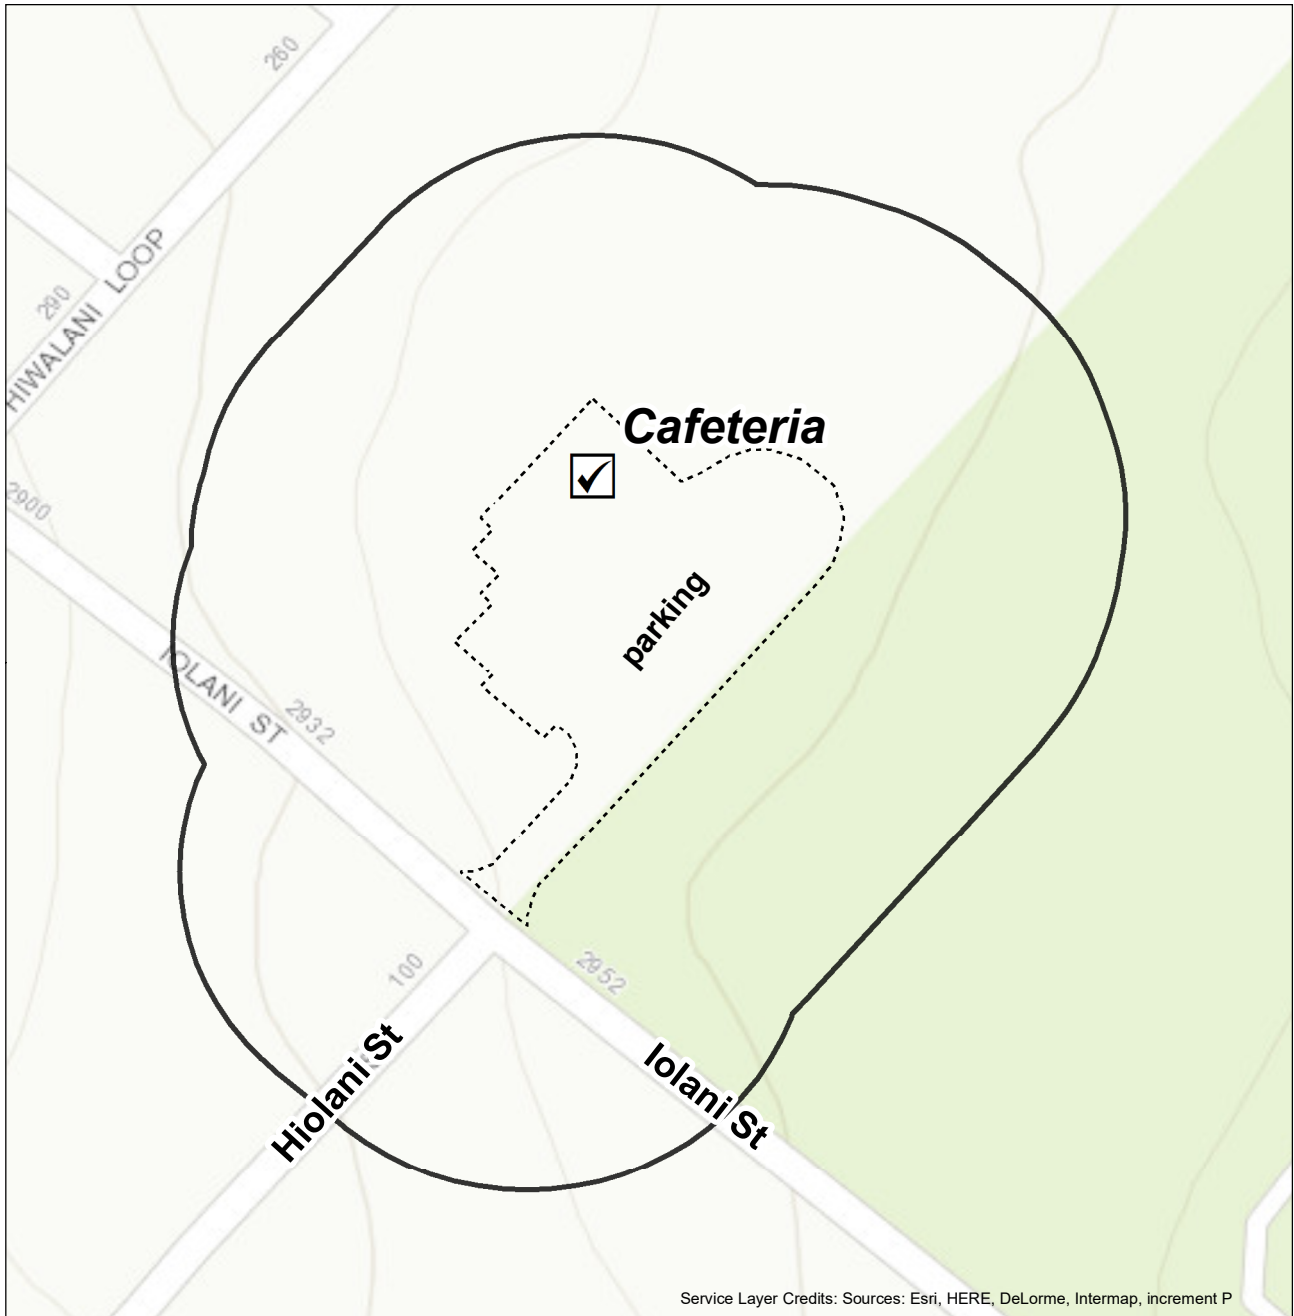

12-02 Eddie Tam Memorial Center, Hall

Restricted Electioneering Area

12-02 Eddie Tam Memorial Center, Hall
931 Makawao Ave
Makawao, 96768

0 100 200 Feet

data current as of 1 May 2018

12-03 Pukalani Elementary School, Cafeteria