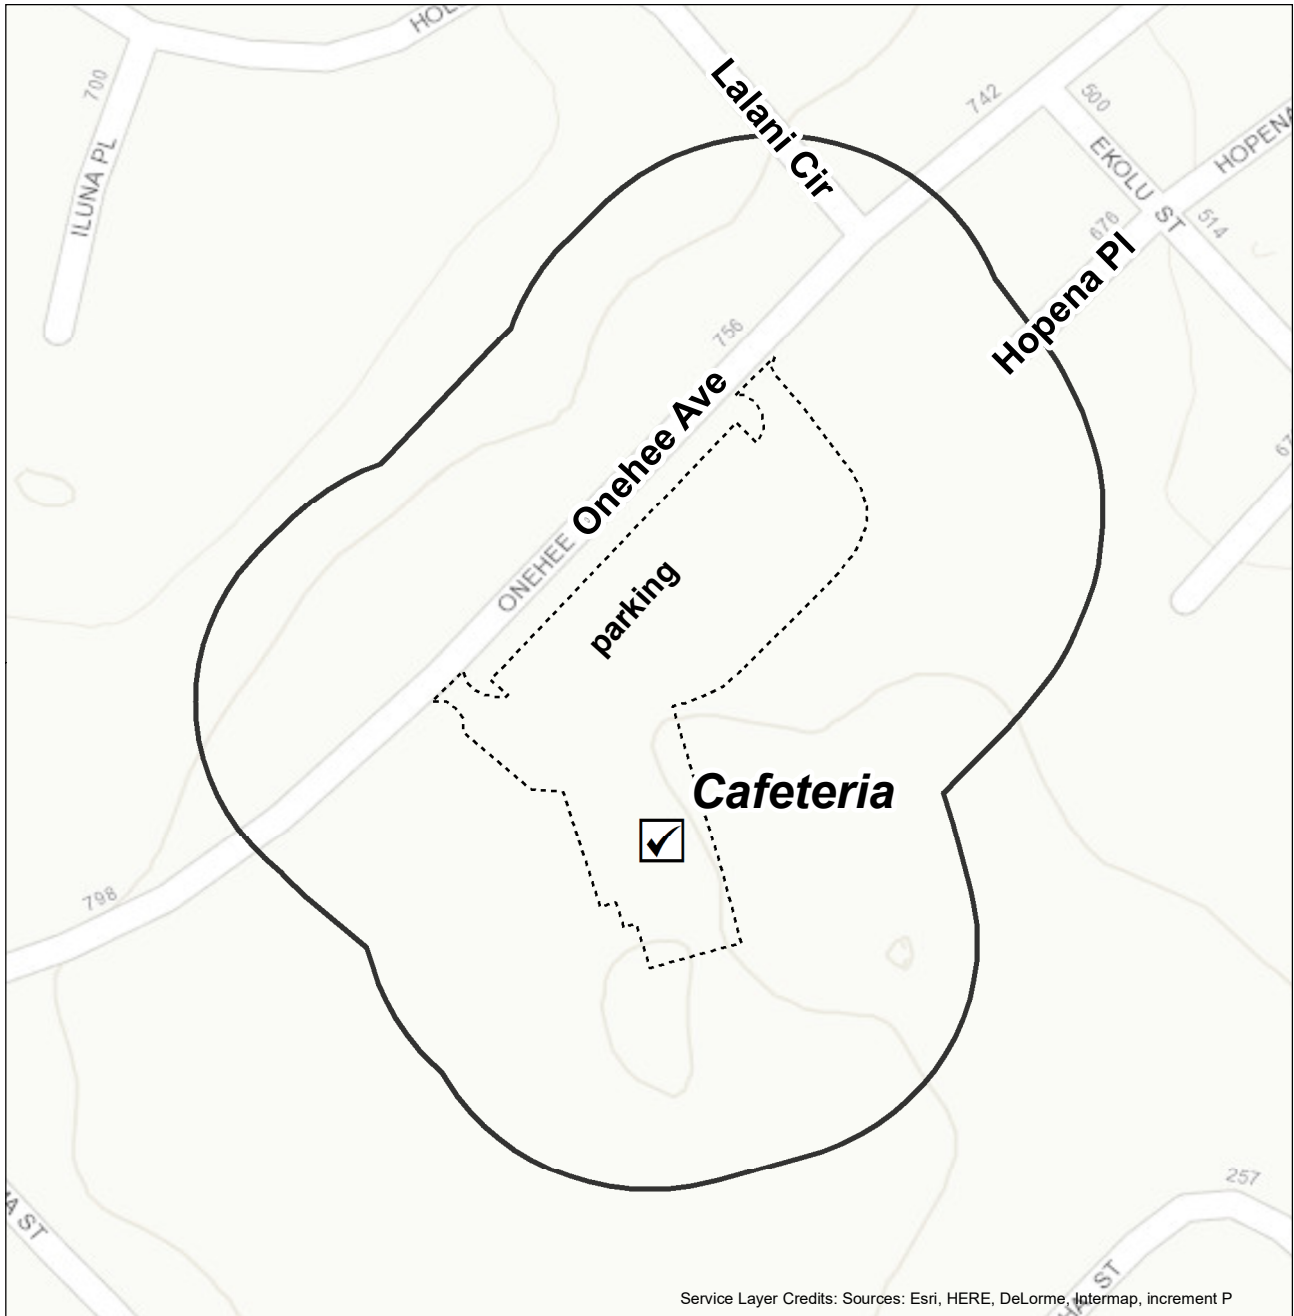

09-02 Maui Waena Intermediate School, Cafeteria

Restricted Electioneering Area

09-02 Maui Waena Intermediate School, Cafeteria
795 Onehee Ave
Kahului, 96732

0 100 200 Feet

data current as of 1 May 2018