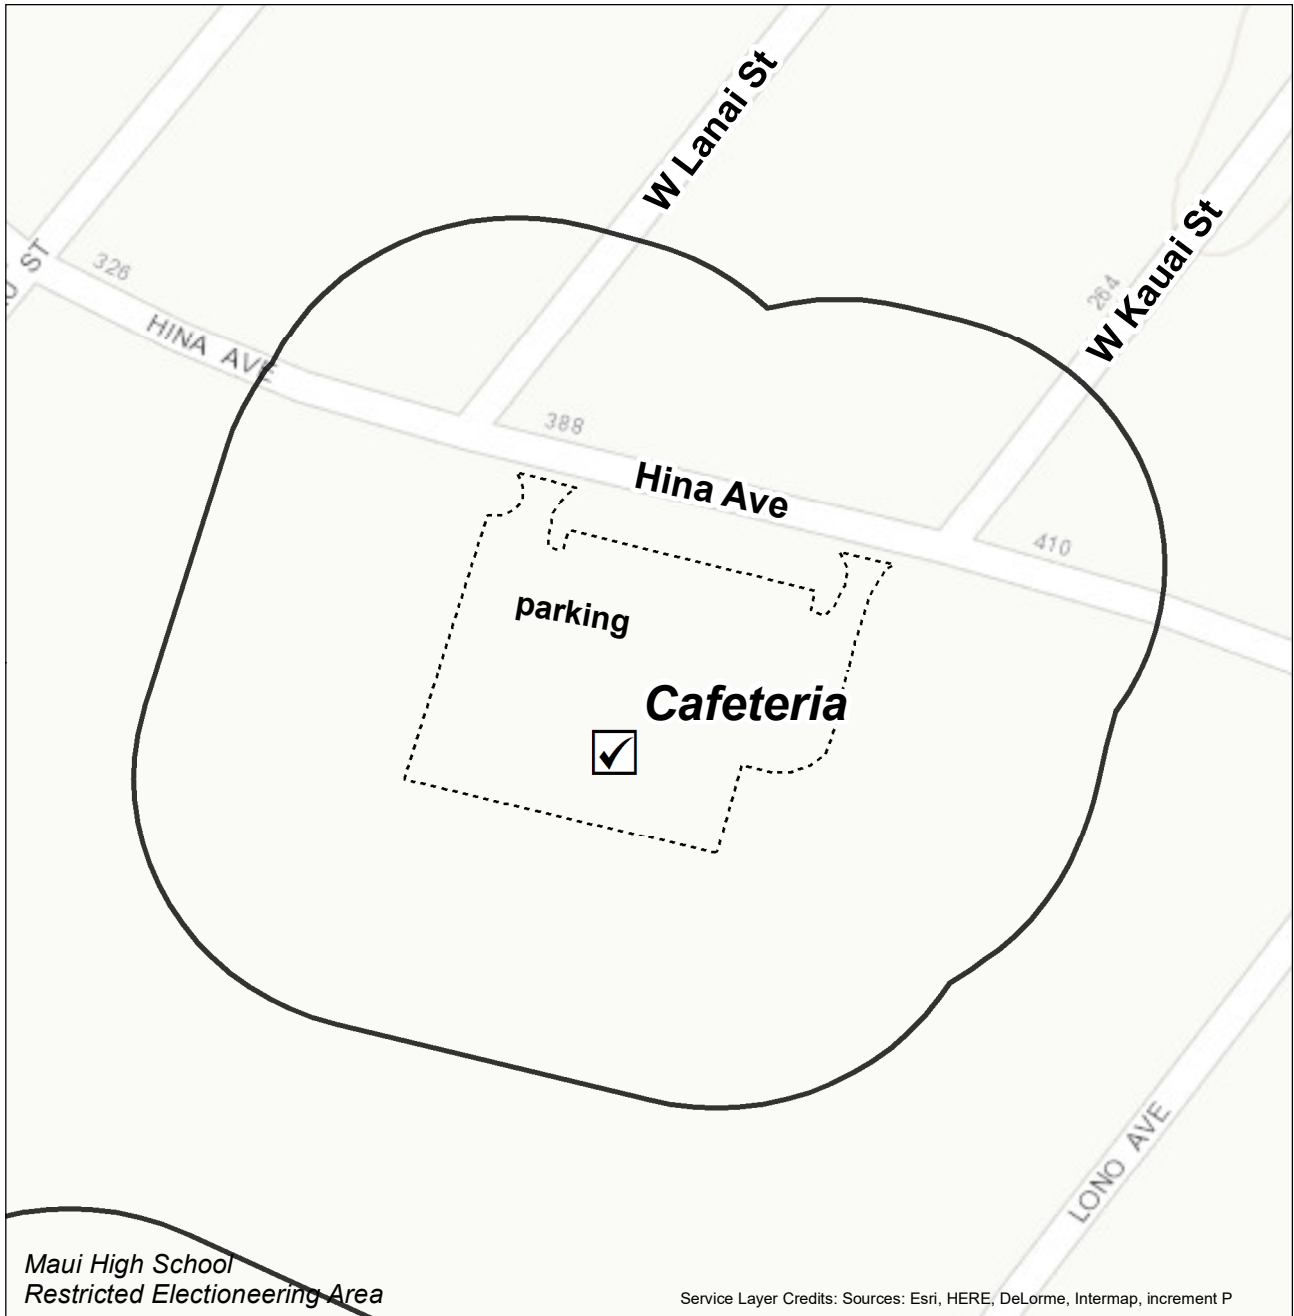

09-01 Kahului Elementary School, Cafeteria

Restricted Electioneering Area

09-01 Kahului Elementary School, Cafeteria
410 S Hina Ave
Kahului, 96732

0 100 200 Feet

data current as of 1 May 2018