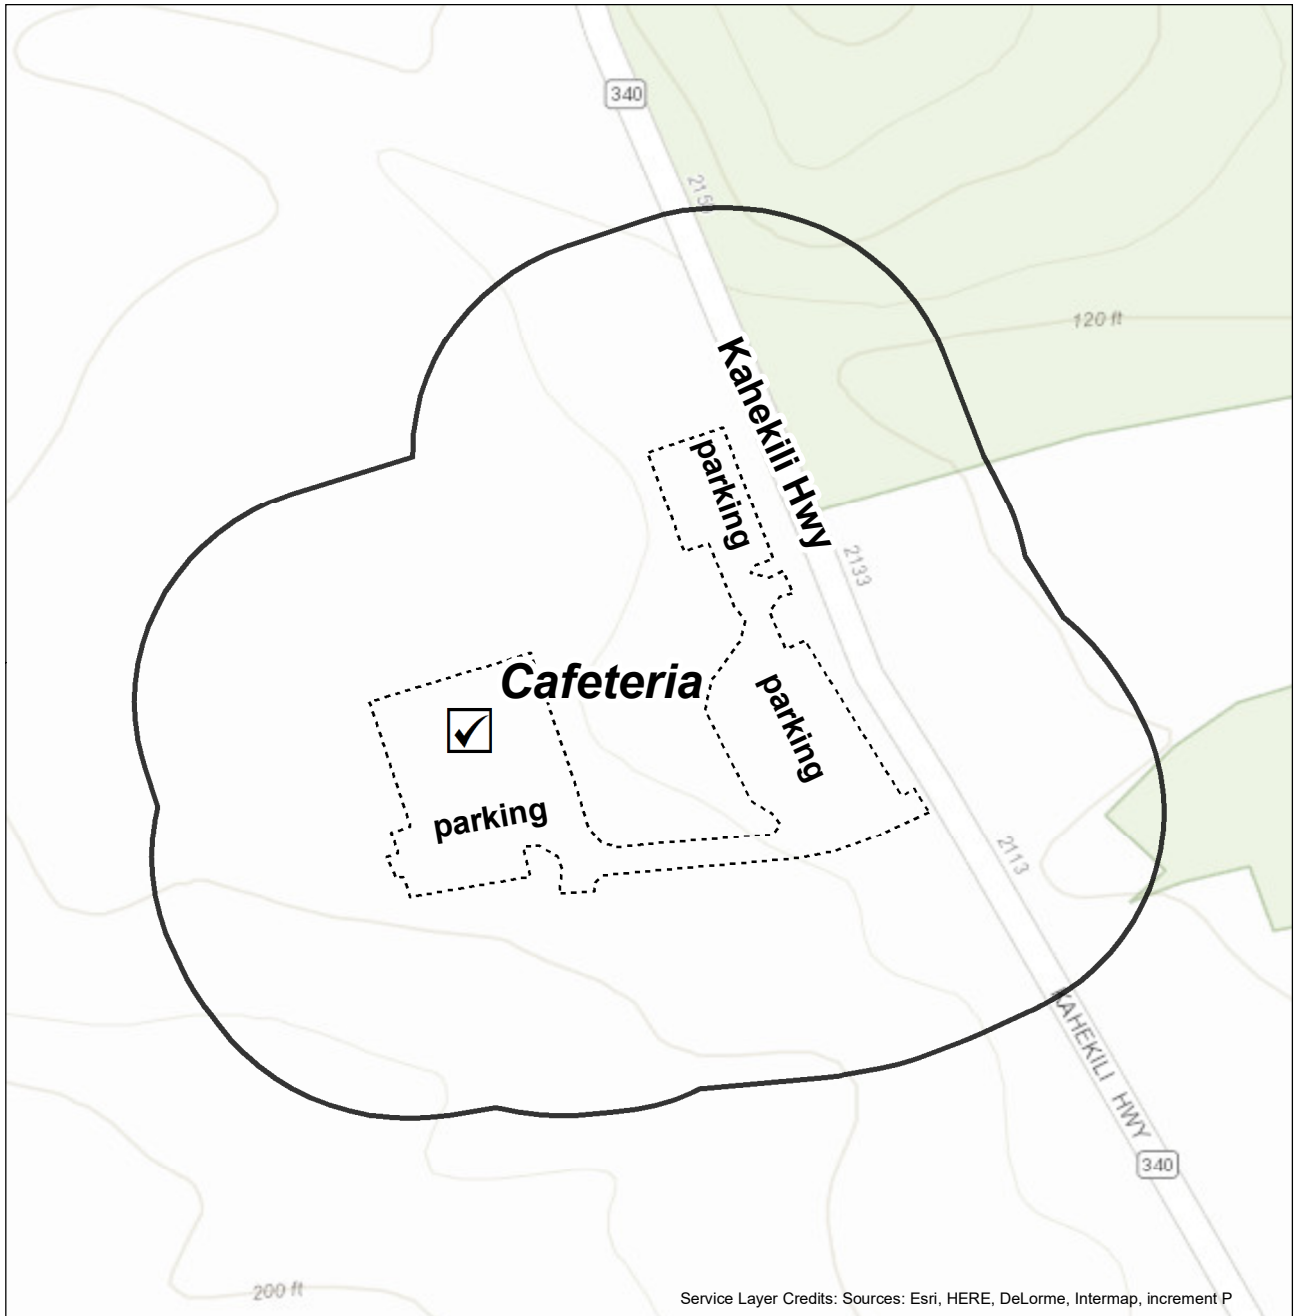

08-01 Waihee Elementary School, Cafeteria

Restricted Electioneering Area

08-01 Waihee Elementary School, Cafeteria
2125 Kahekili Hwy
Wailuku, 96793

0 100 200 Feet

data current as of 1 May 2018

08-02 Velma McWayne Santos Community Center