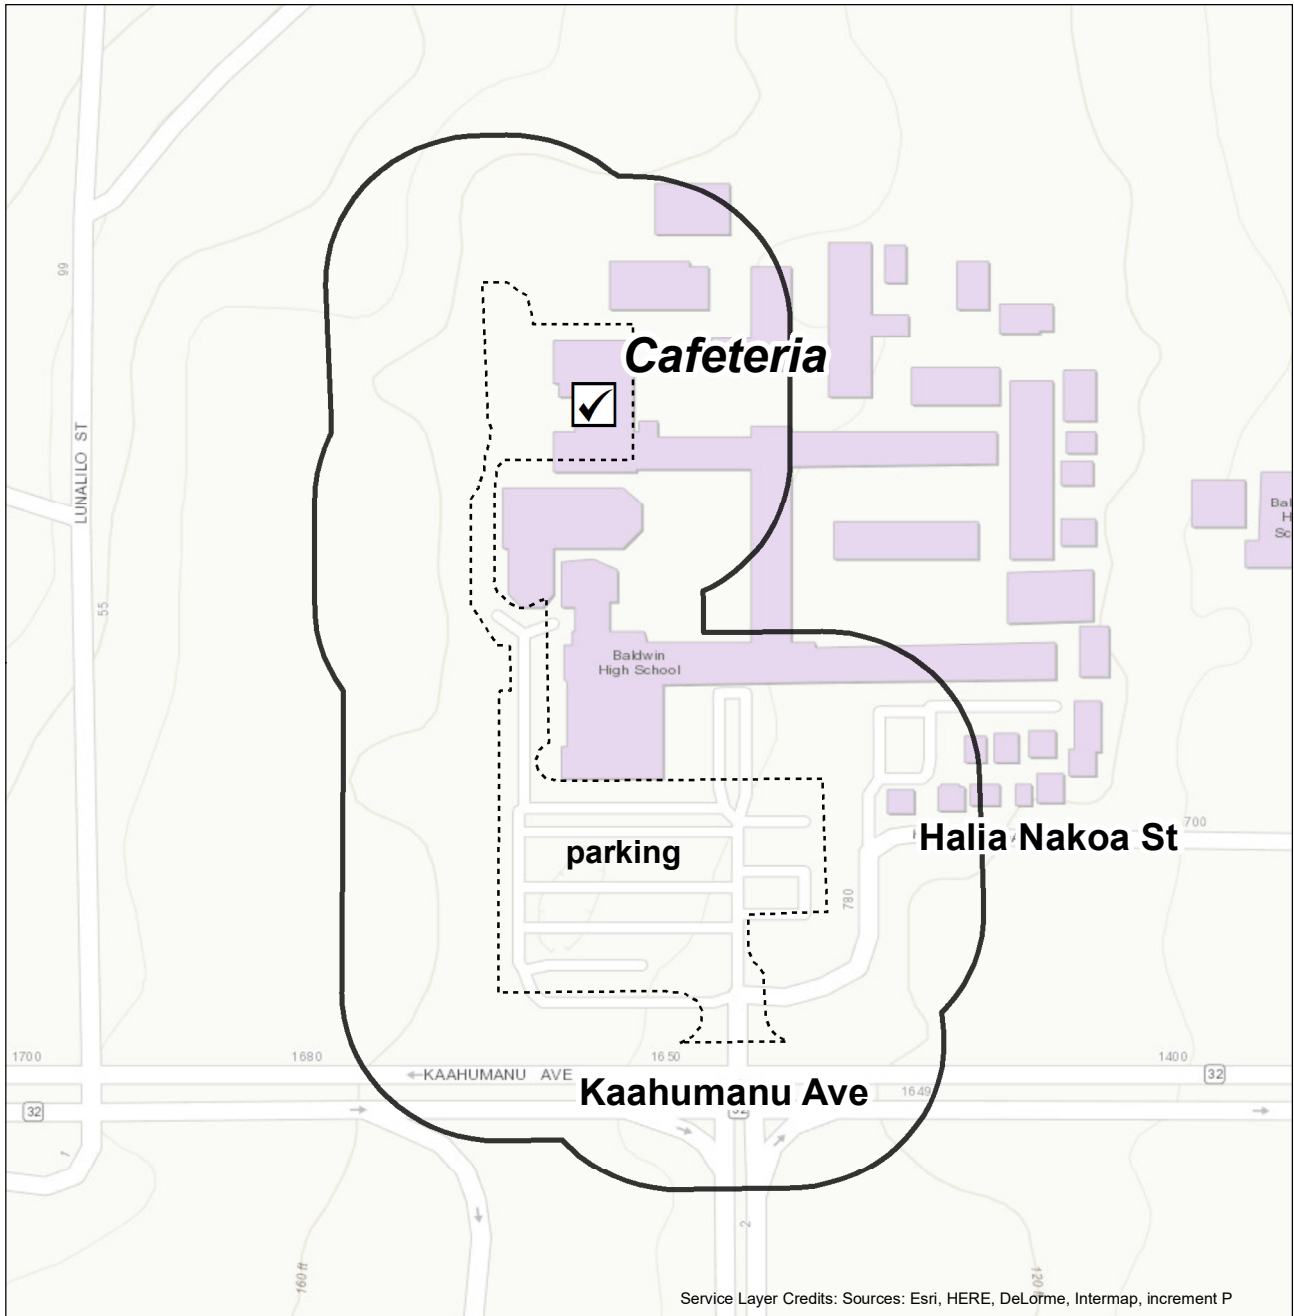

08-01 Waihee Elementary School, Cafeteria

Restricted Electioneering Area

08-01 Waihee Elementary School, Cafeteria
2125 Kahekili Hwy
Wailuku, 96793

0 100 200 Feet

data current as of 1 May 2018

08-02 Velma McWayne Santos Community Center

Restricted Electioneering Area

08-02 Velma McWayne Santos Community Center
395 Waena St
Wailuku, 96793

0 100 200 Feet

data current as of 1 May 2018

08-03 Baldwin High School, Cafeteria

Restricted Electioneering Area