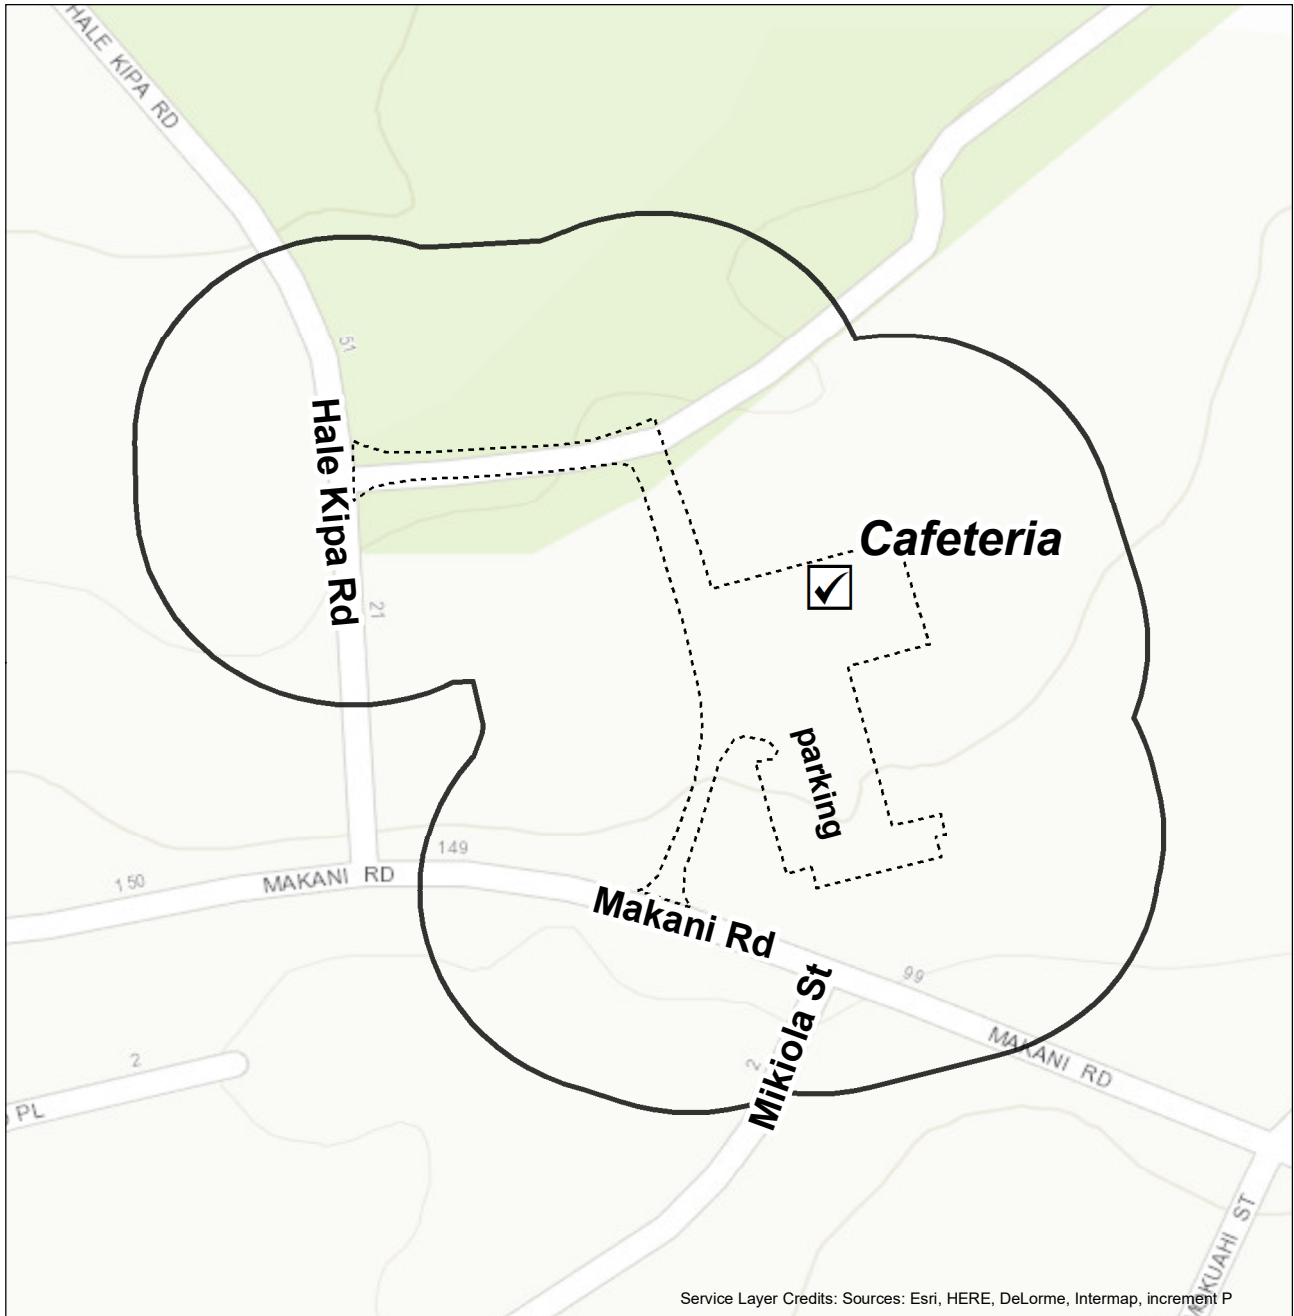

12-01 Kalama Intermediate School, Cafeteria

Restricted Electioneering Area

12-01 Kalama Intermediate School, Cafeteria
120 Makani Rd
Makawao, 96768

0 100 200 Feet

data current as of 1 May 2018