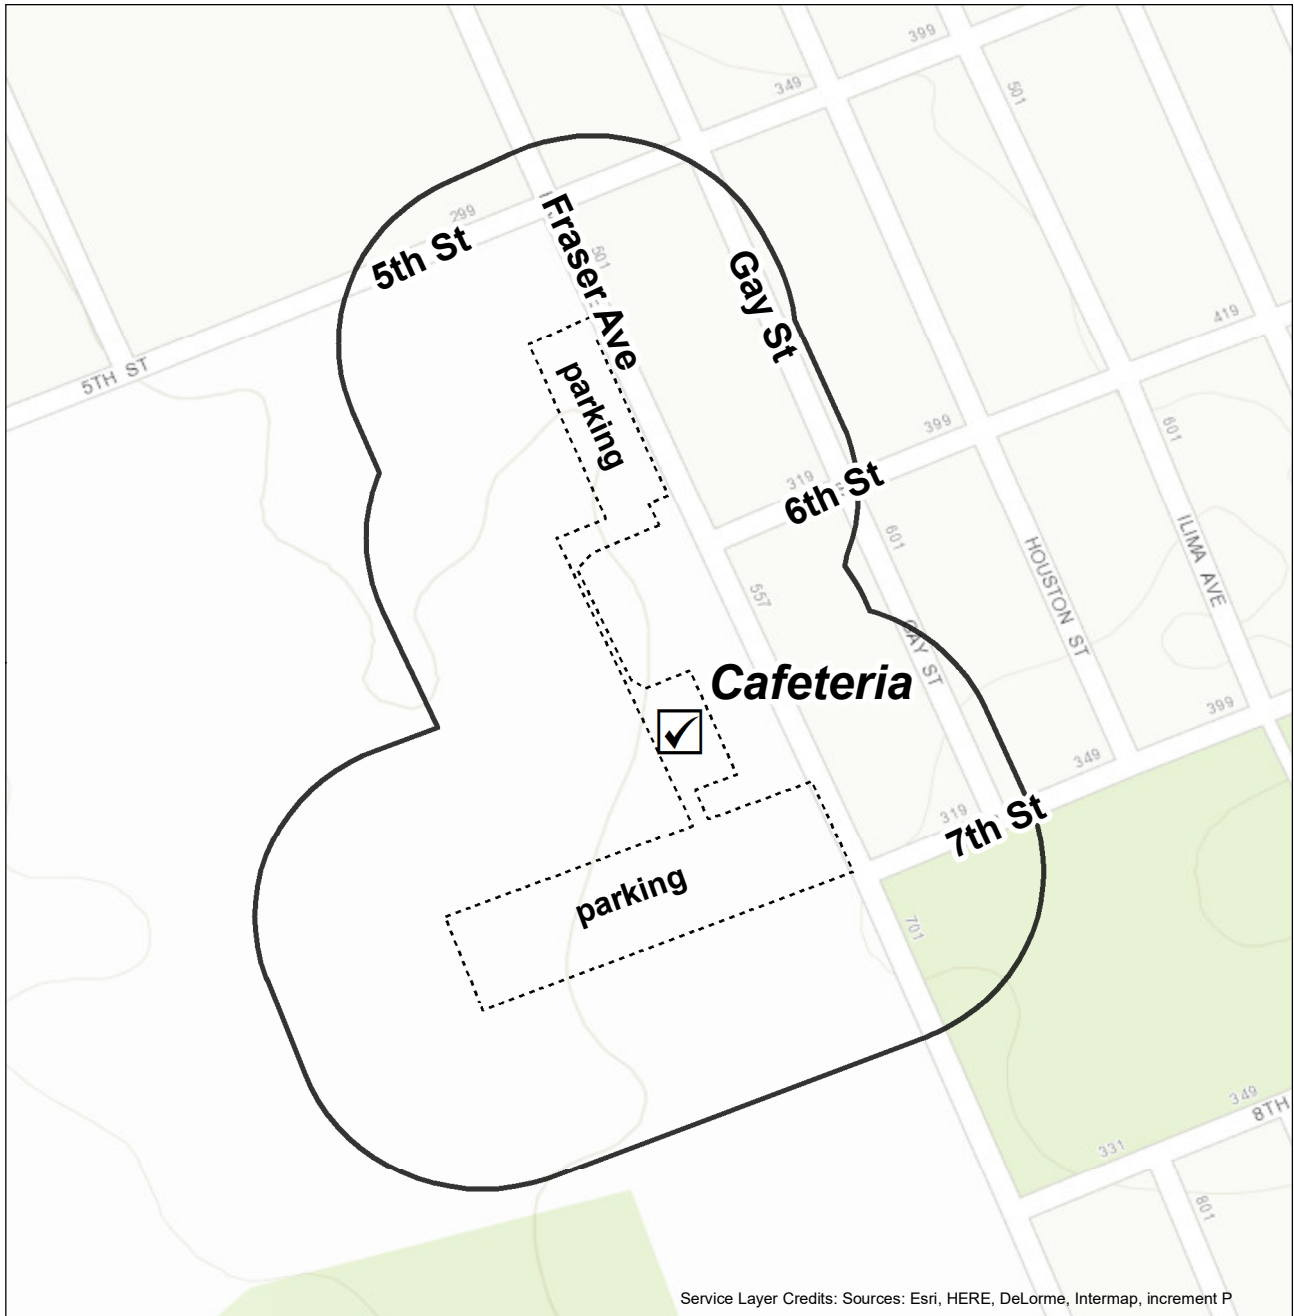

13-04 Lanai High and Elementary School, Cafeteria

Restricted Electioneering Area

13-04 Lanai High and Elementary School, Cafeteria
555 Fraser Ave
Lanai City, 96763

0 100 200 Feet

data current as of 1 May 2018