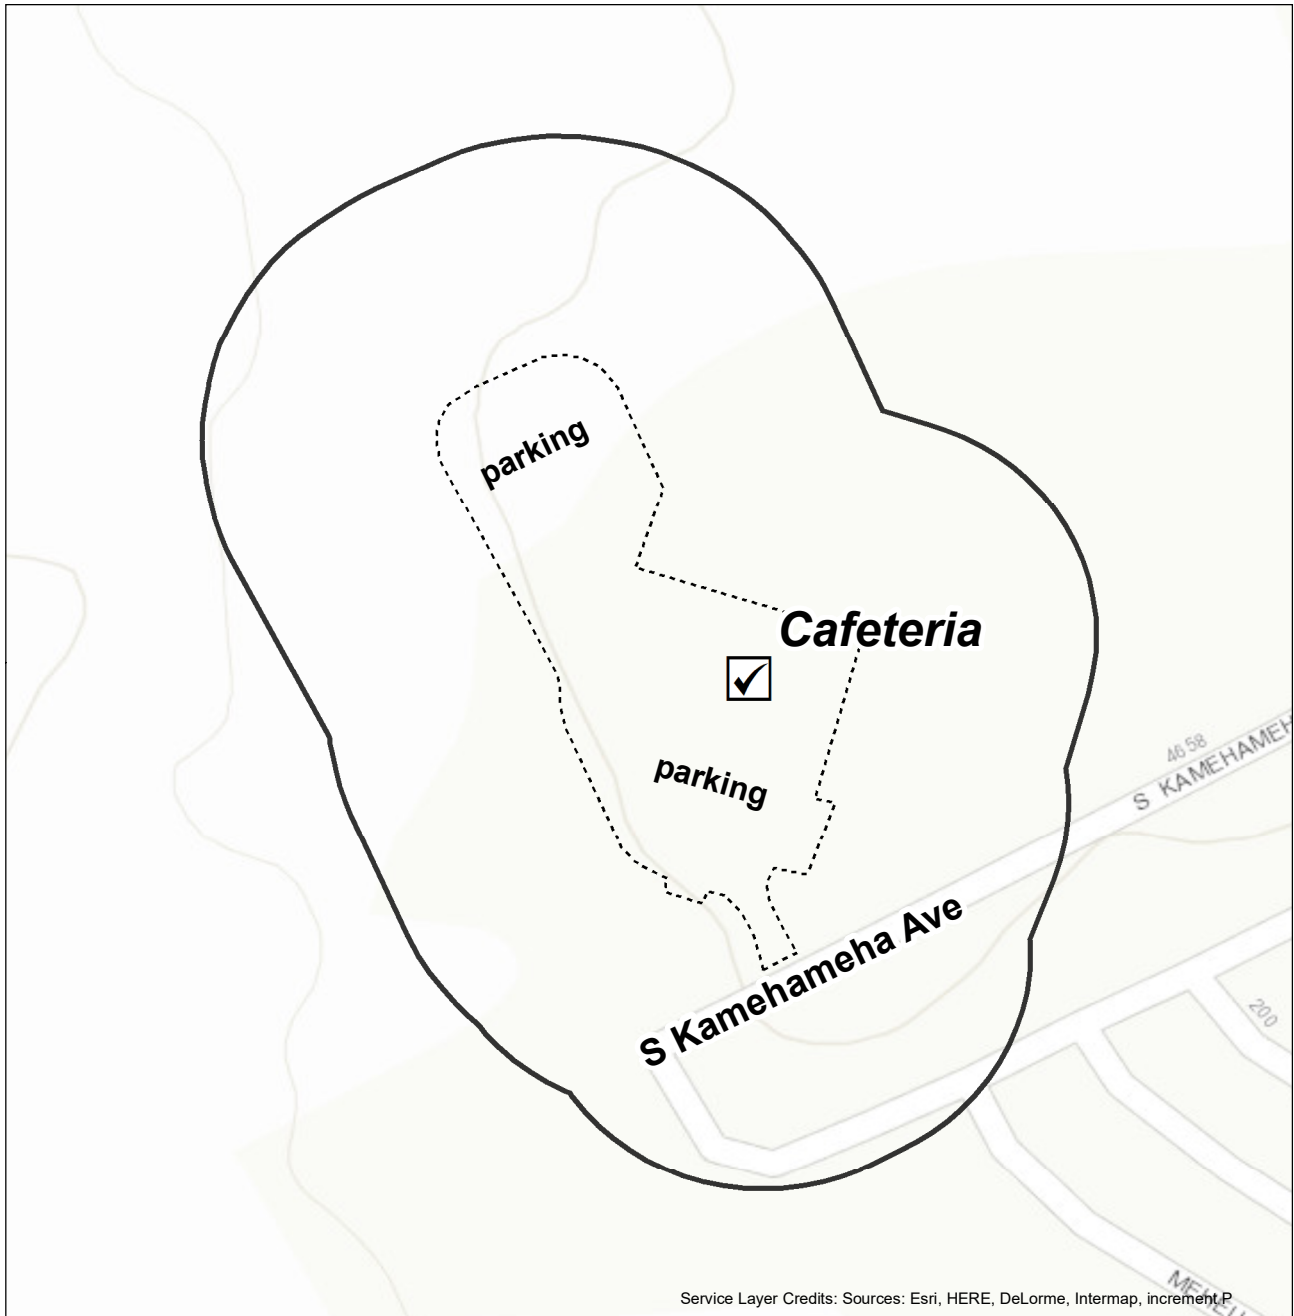

08-06 Pomaikai Elementary School, Cafeteria

Restricted Electioneering Area

08-06 Pomaikai Elementary School, Cafeteria
4650 S Kamehameha Ave
Kahului, 96732

0 100 200 Feet

data current as of 1 May 2018