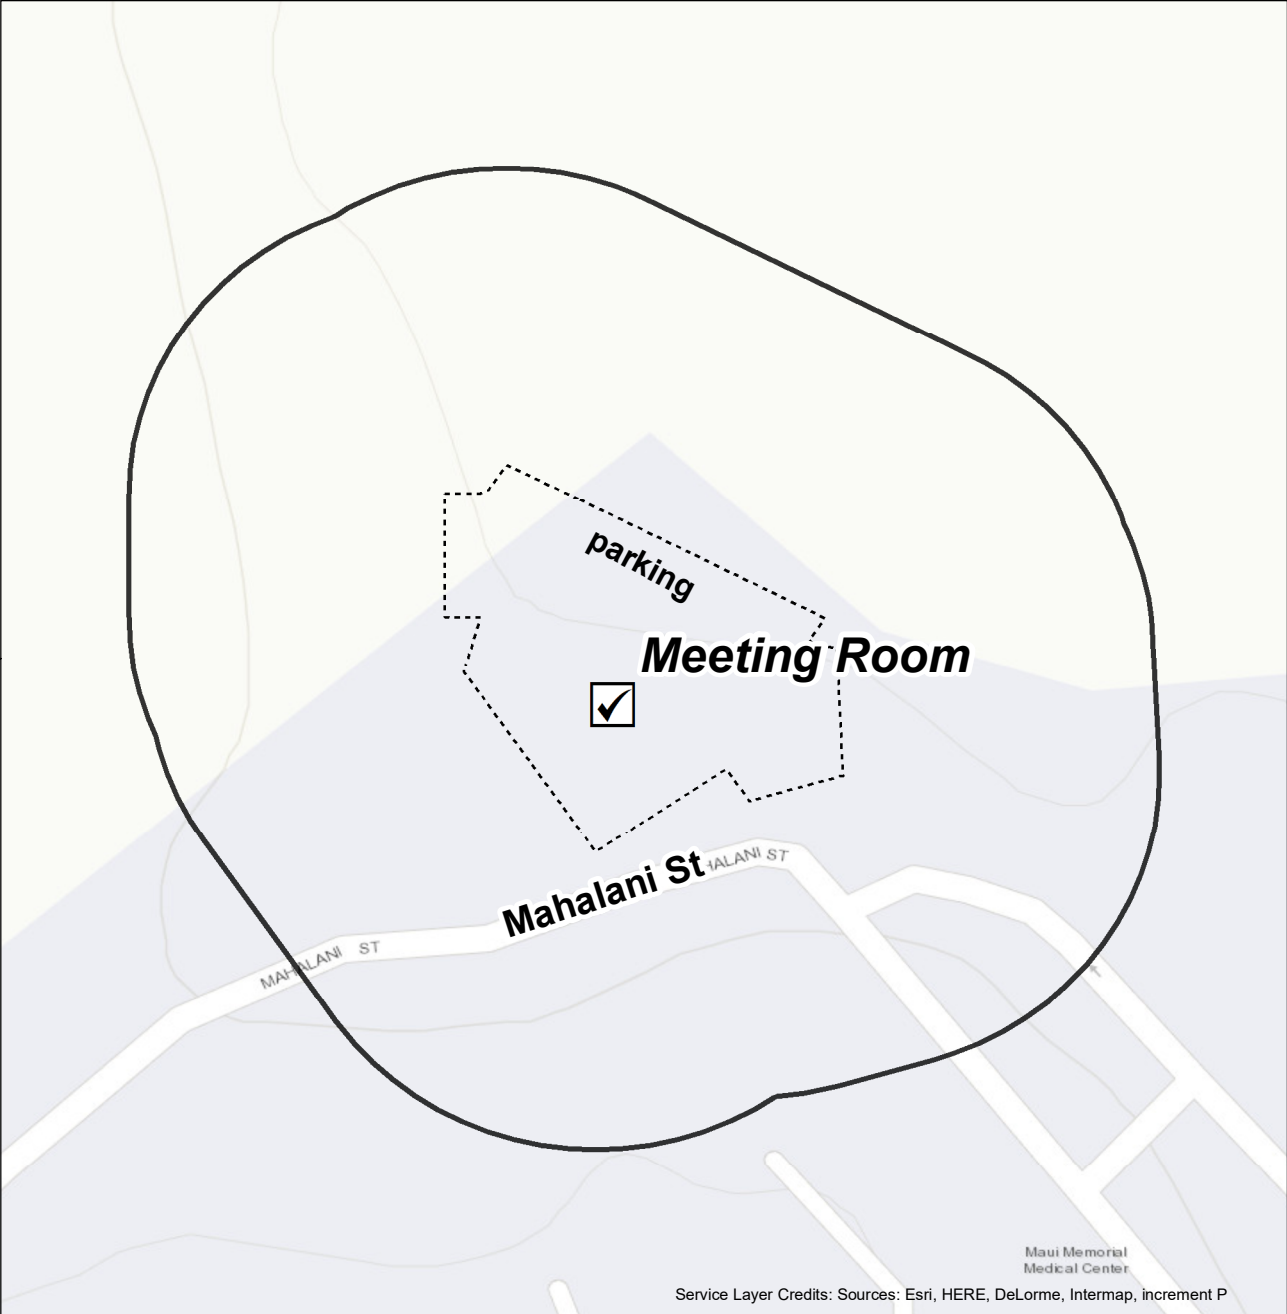

08-07 Maui Economic Opportunity Center, Meeting Room

Restricted Electioneering Area

08-07 Maui Economic Opportunity Center, Meeting Room
99 Mahalani St
Wailuku, 96793

0 100 200 Feet

data current as of 1 May 2018